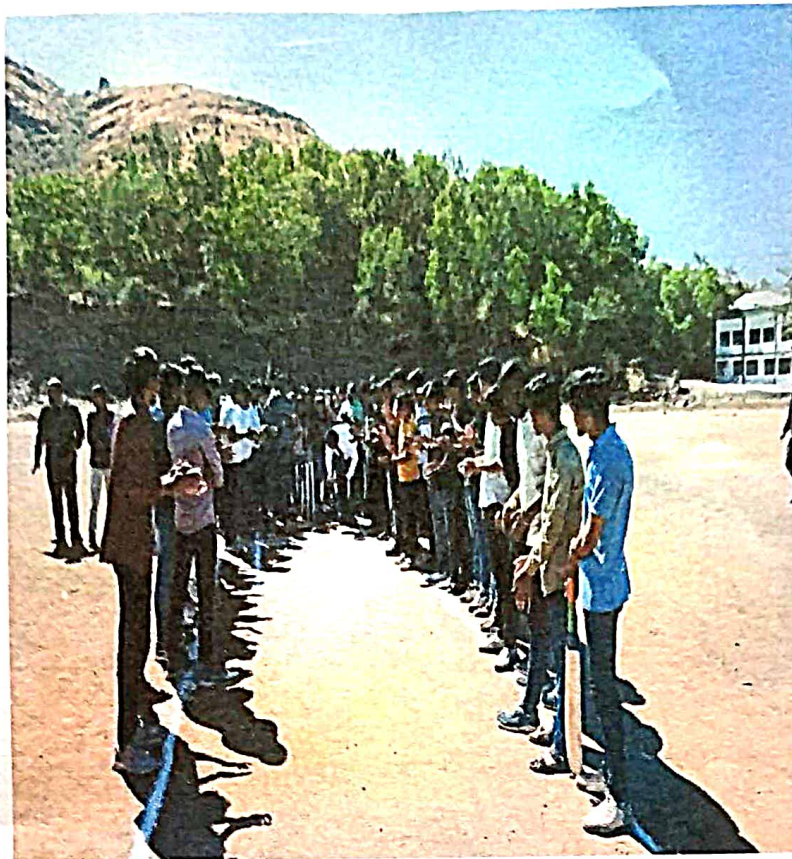

BRAHMOTSAV: Cultural programs to create awareness for Adivasi Dances
 Date: 02/03/2019

BRAHMOTSAV: CULTURAL PROGRAMME OF BRAHMA VALLEY COLLEGE OF EDUCATION
 Date: 12/1/2020

Brahma Valley Premier League Cricket Tournament

Date: 21/2/22

Celebrating different Indian festivals

Date: 14/10/18

Abhore
PRINCIPAL
Brahma Valley College of Education
Anjaneri, Nashik

Brahmotsav-Cultural programme 2021- 22

Date: 10th Feb. 2022 to 12nd Feb. 2022