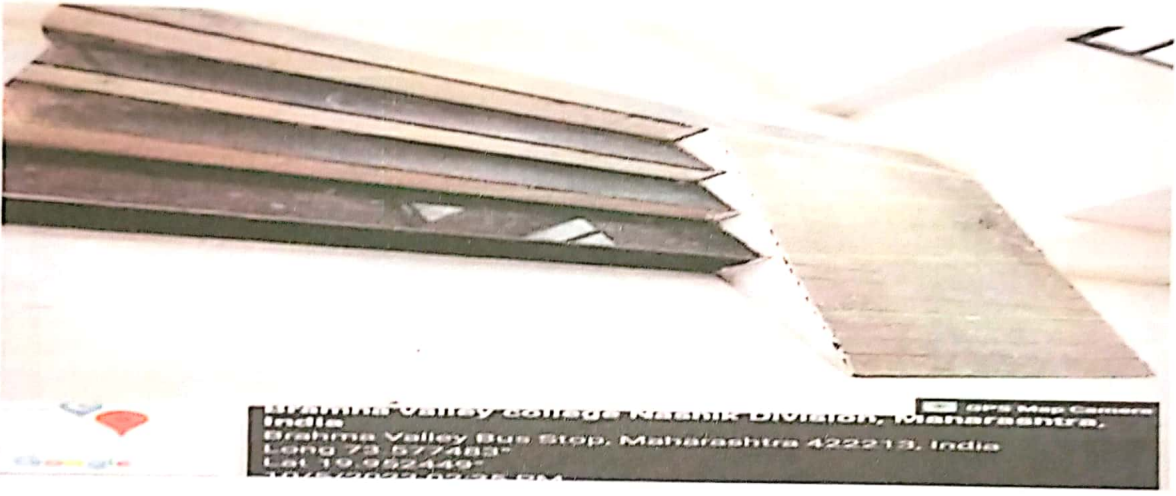

 GPS Map Camera

नाशिक, महाराष्ट्र, भारत

XH2H+53M, नाशिक, महाराष्ट्र 422213, भारत

Lat 19.950635°

Long 73.577652°

19/05/23 10:34 AM GMT +05:30

PRINCIPAL
Brahma Valley College of Education
Anjaneri, Nashik

Photograph of Disabled Friendly Ramp